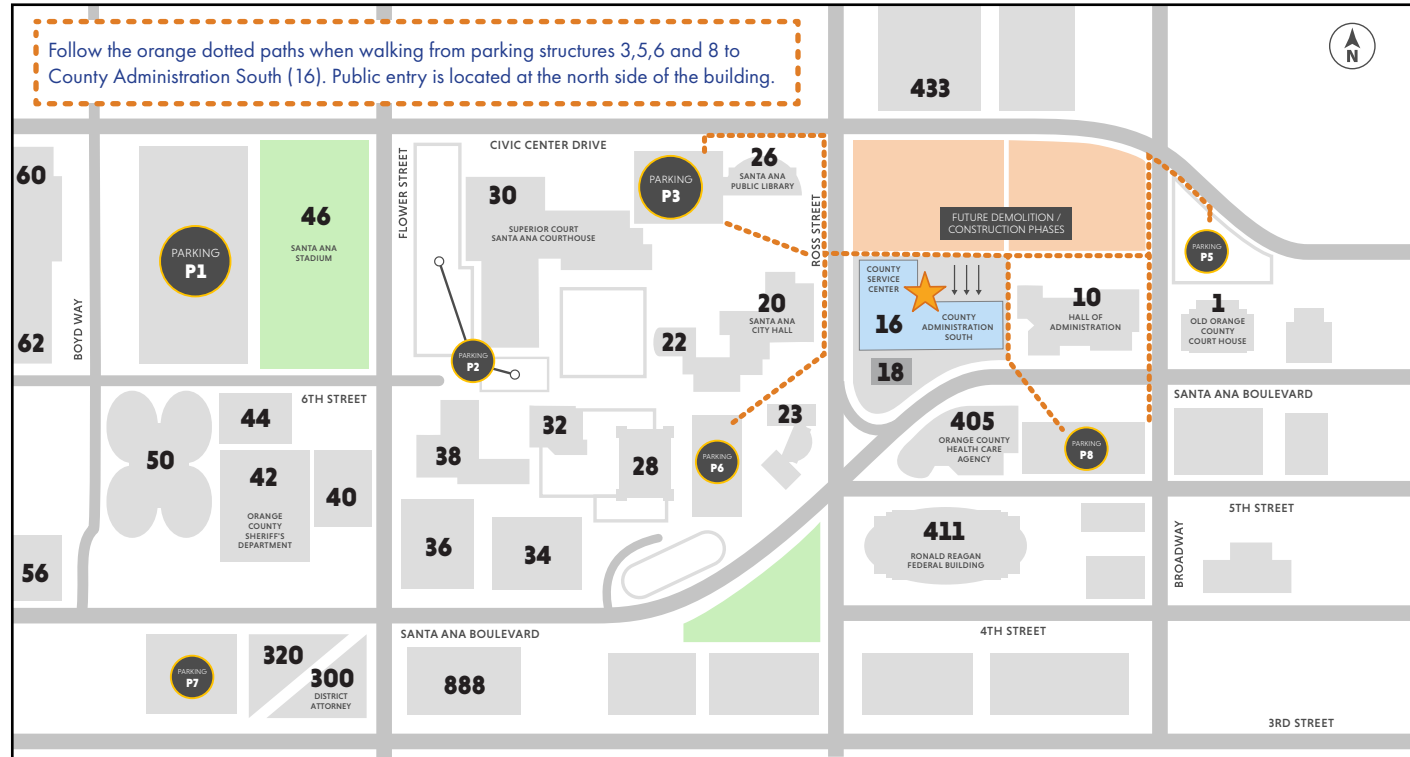

## Buildings Listed by Number

Government Facility Legend		
	County	City
1	Old County Courthouse	211 West Santa Ana Blvd.
10	Hall of Administration	333 West Santa Ana Blvd.
16	County Administration South (CAS)	601 North Ross Street
18	County Conference Center	425 West Santa Ana Blvd.
20	Santa Ana City Hall	20 Civic Center Plaza
22	Santa Ana City Council Chambers	22 Civic Center Plaza
23	Appellate Court	23 Civic Center Plaza
26	Santa Ana City Library	26 Civic Center Plaza
28	State Building	28 Civic Center Plaza
30	Superior Court - Central Justice Center	700 Civic Center Drive W.
32	County Law Library	515 North Flower Street
34	Federal Building	34 Civic Center Plaza
36	Superior Court Annex	36 Civic Center Plaza
38	Central Utility Facility	525 North Flower Street
40	County Sheriff's Department HQ	550 North Flower Street
42	County Mens Jail	550 North Flower Street
44	County Womens Jail	550 North Flower Street
46	Santa Ana City Stadium (Eddie West Field)	46 Civic Center Plaza
50	County Jail Intake and Release Center	550 North Flower Street
56	County Coroner (Sheriff-Coroner)	1071 W. Santa Ana Blvd.